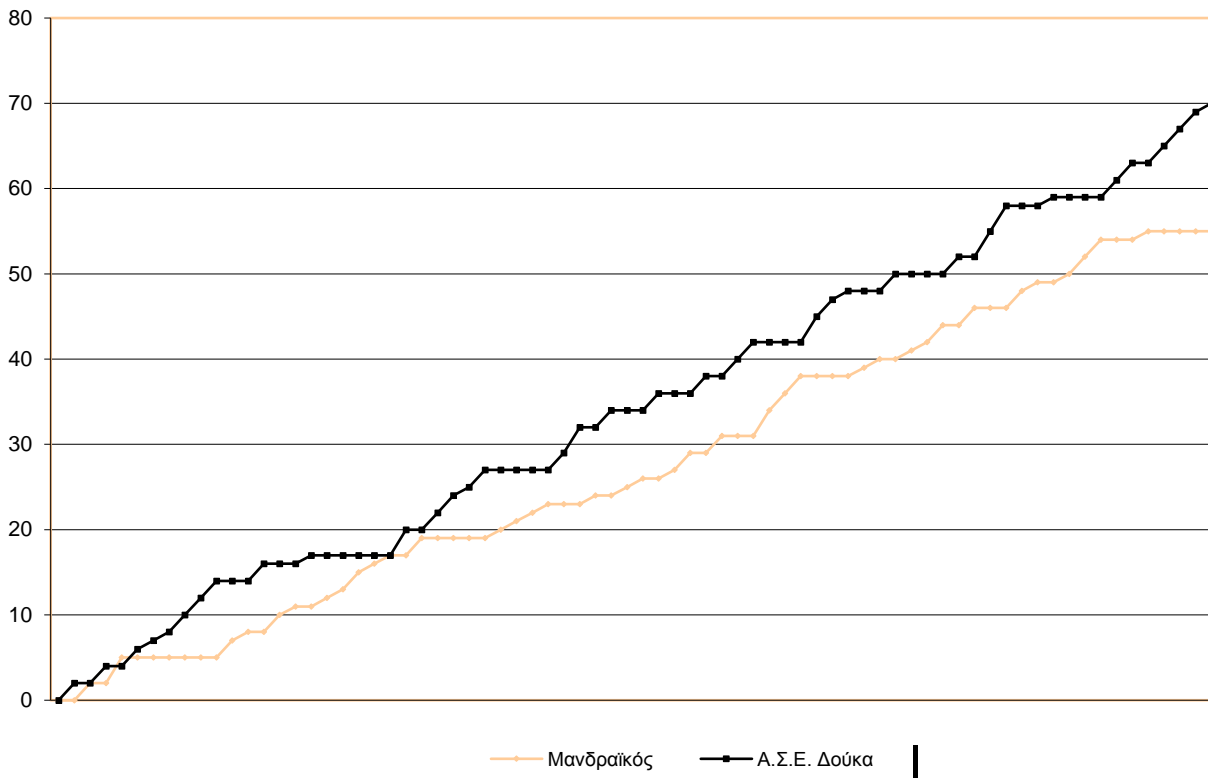

Starters - Subs ratio

Fastbreak Pts

Turnover Pts

Second Chance Pts

NOTES

Blank area for notes.

GRAPHIC STATS

SCORE EVOLUTION

SCORE DIFFERENCE

LARGEST SCORING RUN

LARGEST LEAD